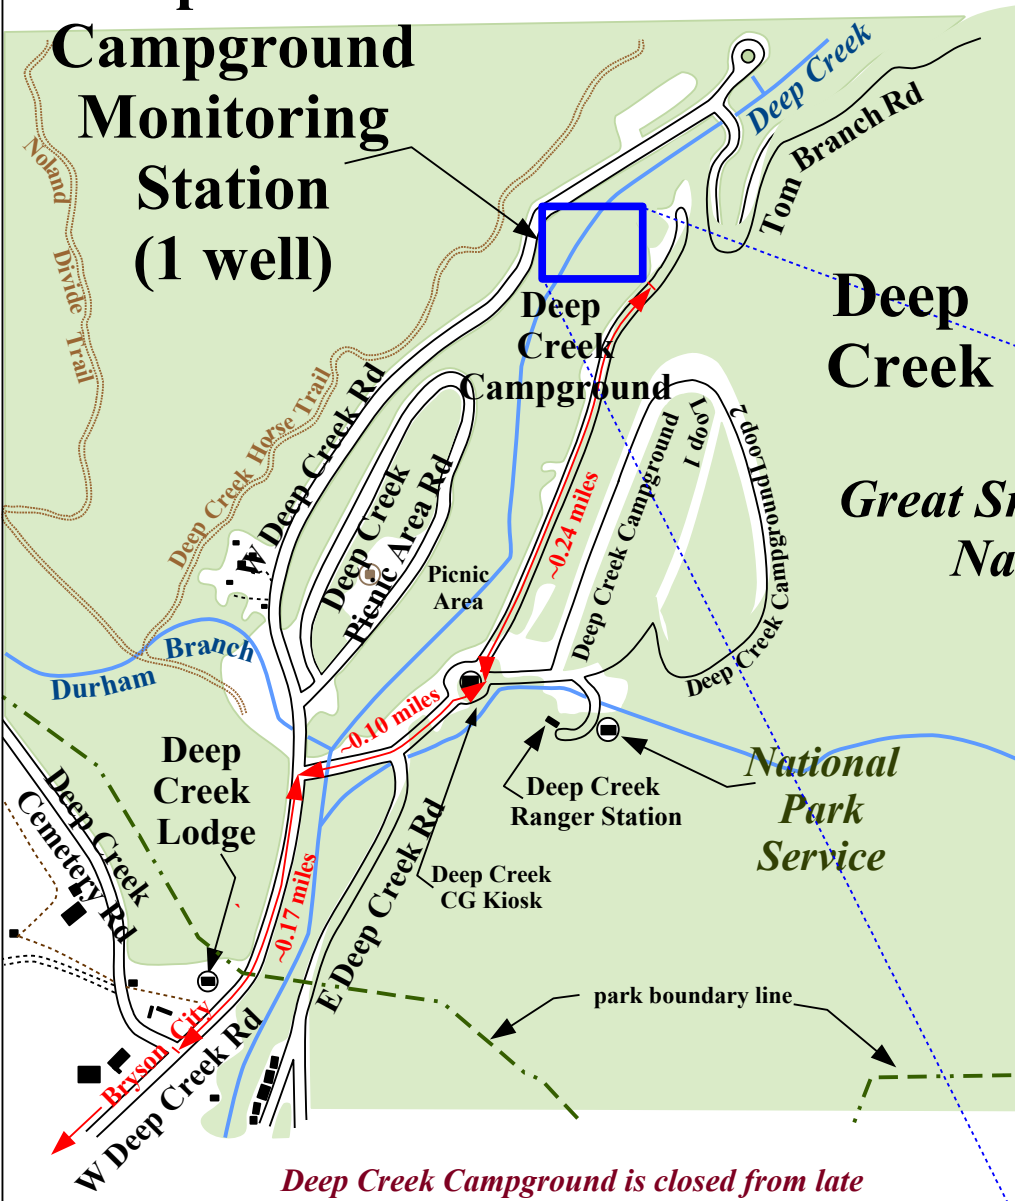

Anyone working on this site must be listed on the Permit and the Permit must be with you at all times

Site Map

Monitoring Well Network
Deep Creek Campground Site, O 97L
North of Bryson City, NC
Great Smoky Mountains National Park,
Swain County, NC

Note: This map is for informational purposes only. It does not authorize any party to enter onto any lands depicted herein.

Deep Creek Campground Monitoring Station (1 well)

Deep Creek

Great Smoky Mountains National Park

National Park Service

Deep Creek Campground is closed from late October through early April. If the campground is closed, you must walk to the site.

Latitude: 35.463101
 Longitude: -83.435283

R10 Monument
Coordinates (12-16-2016)
 Latitude: 35.463206
 Longitude: -83.435249

200 ft