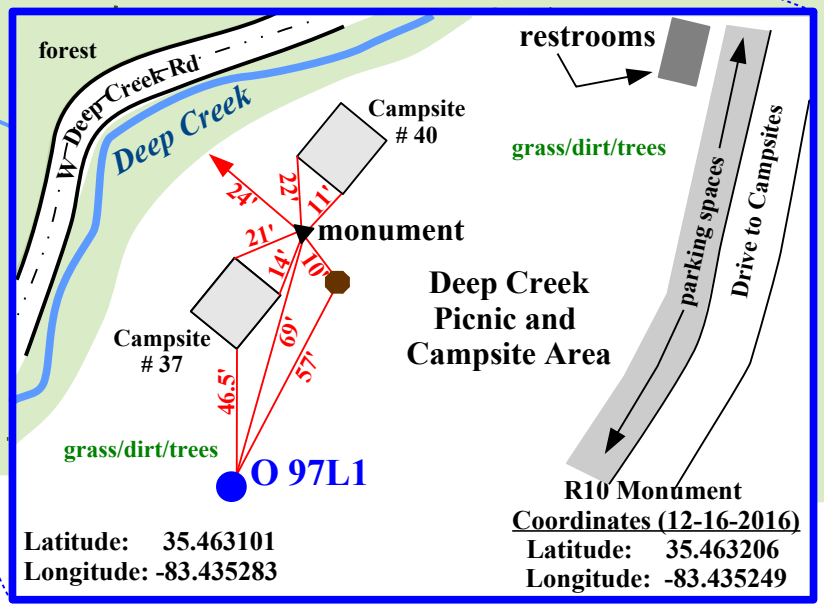

Anyone working on this site must be listed on the Permit and the Permit must be with you at all times

Site Map

Monitoring Well Network
Deep Creek Campground Site, O 97L
North of Bryson City, NC
Great Smoky Mountains National Park,
Swain County, NC

Note: This map is for informational purposes only. It does not authorize any party to enter onto any lands depicted herein.

Deep Creek Campground Monitoring Station (1 well)

Deep Creek

Great Smoky Mountains National Park

National Park Service

Deep Creek Campground is closed from late October through early April. If the campground is closed, you must walk to the site.

Latitude: 35.463101
 Longitude: -83.435283

R10 Monument
Coordinates (12-16-2016)
 Latitude: 35.463206
 Longitude: -83.435249

200 ft